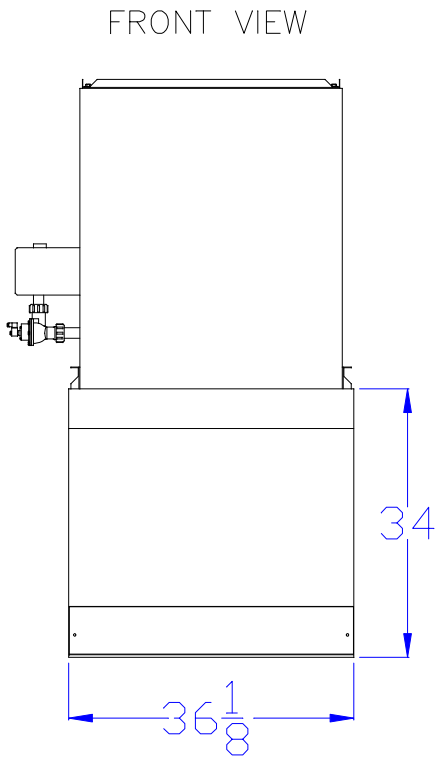

Diversified Air Systems, Inc. claims proprietary rights to the material disclosed hereon. This drawing and/or technical information is the property of Diversified Air Systems, Inc. LC and is issued in confidence for use only as authorized, and may not be reproduced or described or shown to others without written permission from Diversified Air Systems, Inc.

Diversified Air Systems
Louisville, Kentucky
PHONE 800-264-8958
FAX # 502-267-4241

MAXFLO-23
AIR FILTRATION UNIT

OUTLINE DRAWING

DRAWING#

DATE: 1/16/06

REVISION

DRAWN BY: W.R.COX

SCALE:

MAT'L: MILD STEEL

GA/TYPE MISC.

SHIPPING WT.

DESIGN TYPE

2 Hp
460/3/60
1500 CFM
500 sq ft
media
3:1 ACR
850 Lbs.