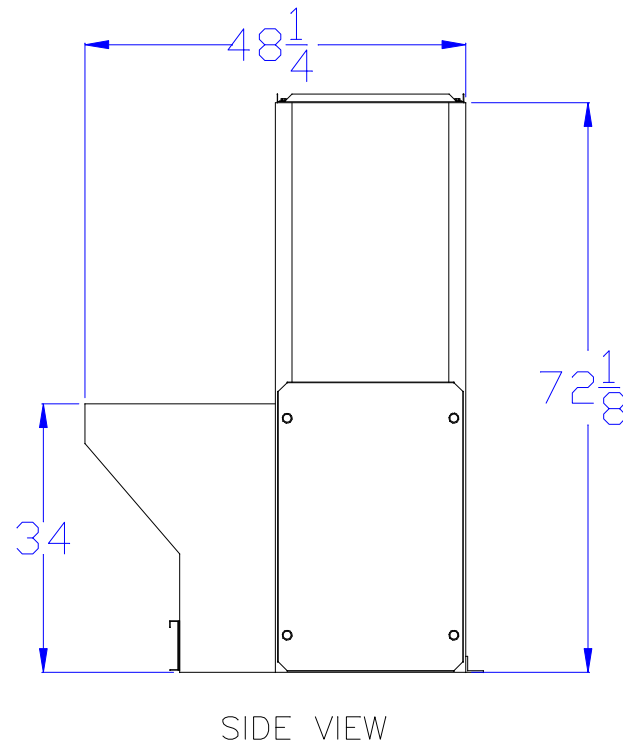

Diversified Air Systems, Inc. claims proprietary rights to the material disclosed hereon. This drawing and/or technical information is the property of Diversified Air Systems, Inc. LC and is issued in confidence for use only as authorized, and may not be reproduced or described or shown to others without written permission from Diversified Air Systems, Inc.

Diversified Air Systems
Louisville, Kentucky
PHONE 800-264-8958
FAX # 502-267-4241

MAXFLO-23
AIR FILTRATION UNIT

OUTLINE DRAWING

DRAWING#

DATE: 1/16/06

REVISION

DRAWN BY: W.R.COX

SCALE:

MAT'L: MILD STEEL

GA/TYPE MISC.

SHIPPING WT.

DESIGN TYPE

2 Hp
460/3/60
1500 CFM
500 sq ft
media
3:1 ACR
850 Lbs.