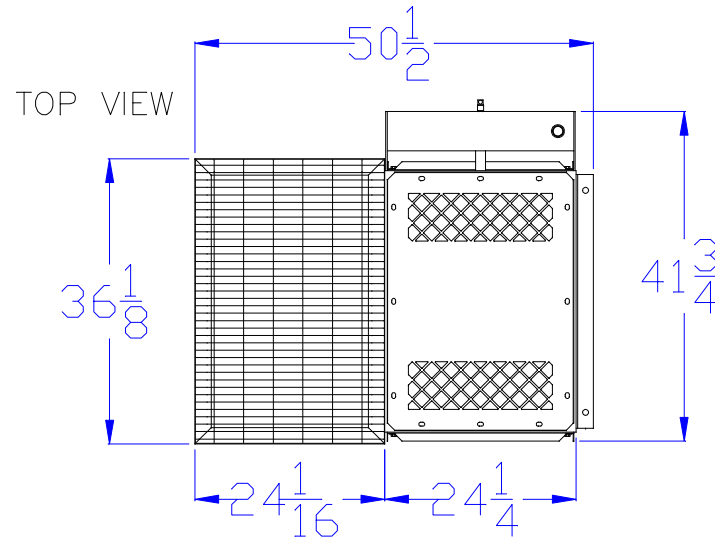

Diversified Air Systems, Inc. claims proprietary rights to the material disclosed hereon. This drawing and/or technical information is the property of Diversified Air Systems, Inc. LC and is issued in confidence for use only as authorized, and may not be reproduced or described or shown to others without written permission from Diversified Air Systems, Inc.

Diversified Air Systems
Louisville, Kentucky
PHONE 800-264-8958
FAX # 502-267-4241

MAXFLO-23
AIR FILTRATION UNIT

OUTLINE DRAWING

DRAWING#

DATE: 1/16/06

REVISION

DRAWN BY: W.R.COX

SCALE:

MAT'L: MILD STEEL

GA/TYPE MISC.

SHIPPING WT.

DESIGN TYPE

2 Hp
460/3/60
1500 CFM
500 sq ft
media
3:1 ACR
850 Lbs.